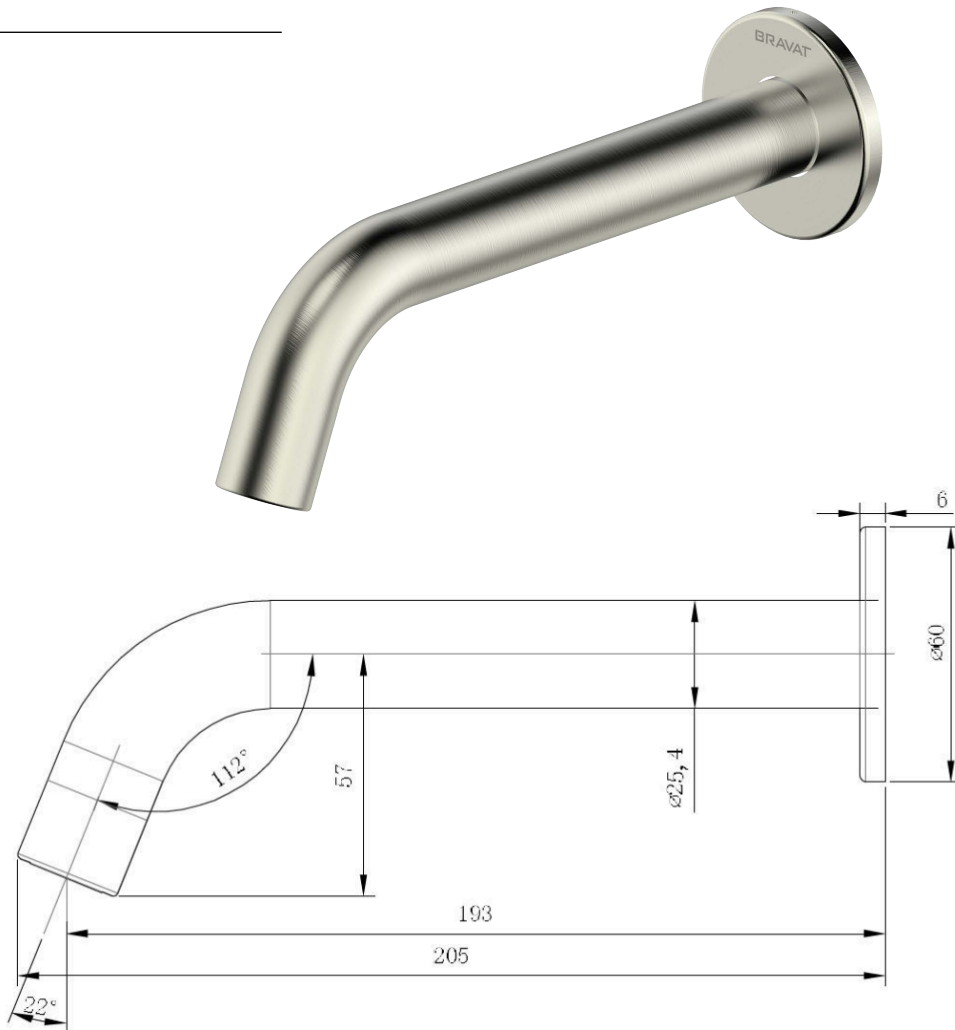

BRAVAT

BY DIETSCHKE  1873

BST190BN

Bath Spout *G1/2 Female Thread

FINISH: Brushed Nickel

CONSTRUCTION: Super Brass

CONNECTION: 1/2" Female Connection

WORKING PRESSURES: 150 - 500 Kpa

OPERATING TEMPERATURE: 5°C - 70°C

Warranty: 15 Years Warranty & Lifetime on cartridge* (Terms & Conditions Apply)

Bravat Care: For all domestic tap ware products include a 5 Year Parts and Labour warranty & Lifetime on Cartridge replacement* (Terms & Conditions Apply)